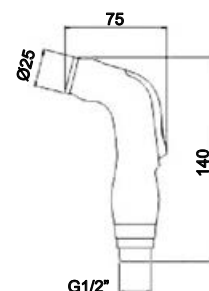

LH-CHM015-C

Chuveiro + Suporte para sanita/bidé em ABS cromado
ABS shut-off toilet/bidet + chrome bracket
Ducha para sanitario/bidé + Soporte en ABS cromo
9,00 €