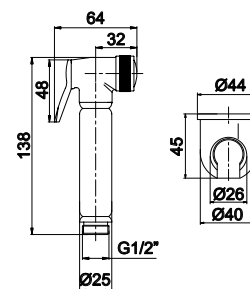

KITS SHUT-OFF E ACESSÓRIOS

SHUT-OFF SETS AND ACCESSORIES | KITS SHUT-OFF Y ACCESORIOS

LH-SH001

Chuveiro de sanita/bidé em latão

Brass Toilet / Bidet Shower

Ducha de sanitario/bidé en latón

15,00 €

LH-SH001-PR

Chuveiro de sanita/bidé em latão preto

Black brass Toilet / Bidet Shower

Ducha de sanitario/bidé en latón negro

19,50 €

LH-SH002

Chuveiro de sanita/bidé em latão

Brass toilet/bidet shower

Ducha de sanitario/bidé en latón

18,00 €

LH-SH002-PR

Chuveiro de sanita/bidé em latão preto

Black brass Toilet / Bidet Shower

Ducha de sanitario/bidé en latón negro

22,00 €

LH-765011

Kit shut-off sanita/bidé com chuveiro em latão

Shut-off toilet/bidet set equipped with brass hand shower

Kit shut-off sanitario/bidé con teleducha en latón

45,00 €

LH-765011-PR

Kit shut-off sanita/bidé com chuveiro em latão preto

Shut-off toilet/bidet set equipped with black brass hand shower

Kit shut-off sanitario/bidé con teleducha en latón negro

55,00 €