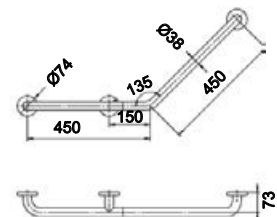

LH-BA003-60

Barra articulada com porta rolo Ø35x600mm
Articulated bar with roller holder Ø35x600mm
Barra abatible con portarrollos Ø35x600mm
89,00 €

LH-BA003-80

Barra articulada com porta rolo Ø35x800mm
Articulated bar with roller holder Ø35x800mm
Barra abatible con portarrollos Ø35x800mm
99,00 €

LH-BA004-135

Barra de apoio fixa 135°
Fixed support bar 135°
Barra apoyo fija 135°
58,00 €

LH-BA005-1

Banco de duche rebatível branco (interior em Inox)
White wall folding seat (stainless steel interior)
Asiento abatible para ducha blanco (interior de acero inoxidable)
110,00 €

LH-BA005-2

Banco de duche rebatível em inox
Stainless steel wall folding seat
Asiento abatible para ducha en acero inoxidable
145,00 €