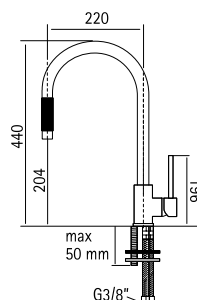

LH-350/1

Monocomando de cozinha Spring cromo / cinza

Spring sink mixer chrome / gray

Monomando de cocina Spring cromo / gris

490,00 €