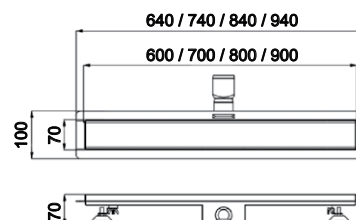

LH-LPF-G003-60

Calha horizontal 180° - 600x70x25mm com grelha G003 - Perfurada

180° Horizontal shower rail - 600x70x25mm with G003 grid - Perforated

Canaleta de ducha horizontal 180° - 600x70x25mm com rejilla G003 - Perforado

85,00 €

LH-LPF-G003-70

700x70x25mm

91,00 €

LH-LPF-G003-80

800x70x25mm

97,00 €

LH-LPF-G003-90

900x70x25mm

103,00 €

LH-SQF-SQ01-12

Calha de duche 120x120mm com grelha SQ01 - perfurada

Shower rail 120x120mm with SQ01 grid - perforated

Canaleta de ducha 120x120mm con rejilla SQ01 - perforada

56,00 €

LH-SQF-SQT-12

Calha de duche 120x120mm com grelha SQT - para aplicar tijoleira

Shower rail 120x120mm with SQT grid - for tile application

Canaleta de ducha 120x120mm con rejilla SQT - para aplicación en baldosas

56,00 €

LH-LSF-RP-120

Tela de revestimento impermeável para duche 100x120 cm

Waterproof shower lining screen 100x120 cm

Membrana impermeable de ducha 100 x120 cm

10,40 €