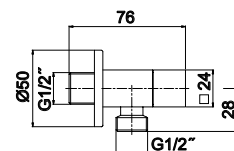

LH-765012

Kit shut-off sanita/bidé com chuveiro em latão
Shut-off toilet/bidet set equipped with brass hand shower
Kit shut-off sanitario/bidé con teleducha en latón
56,00 €

KIT CHUVEIRO SHUT OFF | SHUT OFF SHOWER KIT | KIT DUCHA SHUT OFF

LH-PERLA-B

Kit shut-off sanita/bidé em ABS branco
White ABS shut-off toilet/bidet set
Kit shut-off sanitario/bidé en ABS blanco
13,50 €