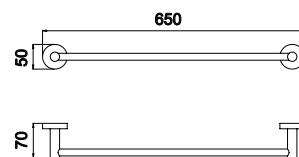

LH-MO002

Toalheiro MOON 450 mm

Towel rail MOON 450 mm

Toallero MOON 450 mm

27,00 €