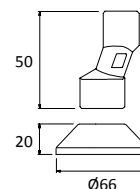

LH-KIT1

Kit de excêntrico cilíndrico 1/2 x 3/4 x 50mm
Cylindrical wall set connector 1/2 x 3/4 x 50mm
Kit racor cilíndrico 1/2 x 3/4 x 50mm
3,55 €

LH-KIT2

Kit de excêntrico oval 1/2 x 3/4 x 50mm
Oval wall set connector 1/2 x 3/4 x 50mm
Kit racor oval 1/2 x 3/4 x 50mm
2,50 €