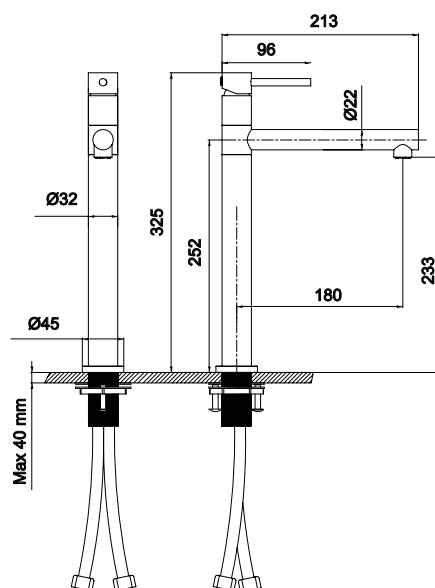

LH-2210

Monocomando cozinha Venus cromado

Sink mixer Venus chrome

Monomando de cocina Venus cromo

110,00 €

LH-2210-PR

Monocomando cozinha Venus preto mate

Sink mixer Venus matte black

Monomando de cocina Venus matte black

115,00 €