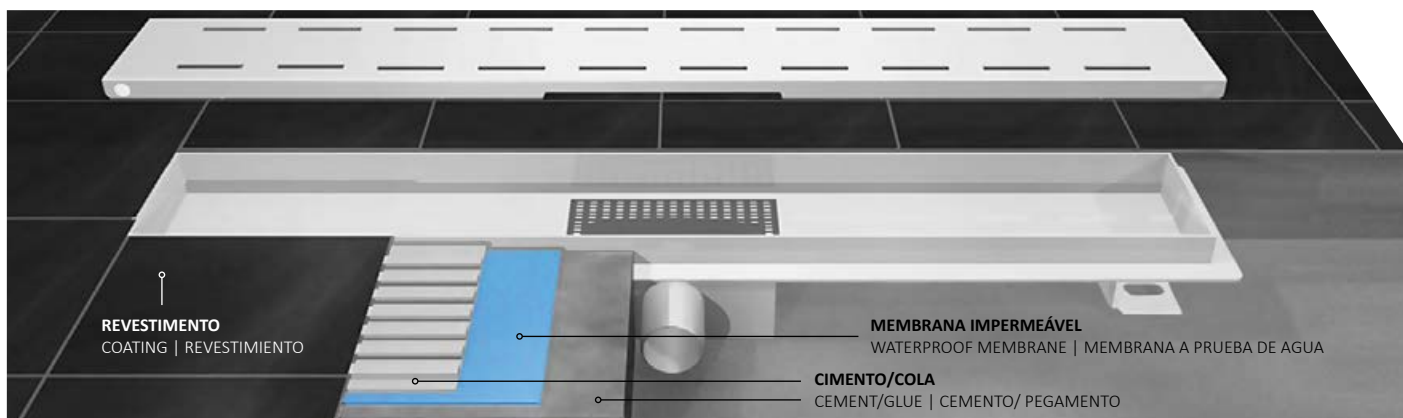

800x30x25mm

92,00 €

LH-LSF-SLIM-90

900x30x25mm

101,00 €

LH-LPF-G003-60

Calha horizontal 180° - 600x70x25mm com grelha G003 - Perfurada

180° Horizontal shower rail - 600x70x25mm with G003 grid - Perforated