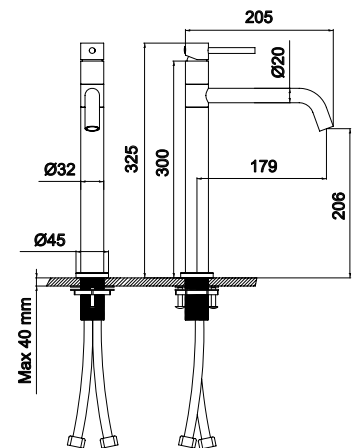

LH-2214

Monocomando de cozinha Nexo cromado

Sink mixer Nexo chrome

Monomando de cocina Nexo cromo

110,00 €

LH-2214-PR

Monocomando de cozinha Nexo preto mate

Sink mixer Nexo matte black

Monomando de cocina Nexo negro mate

115,00 €