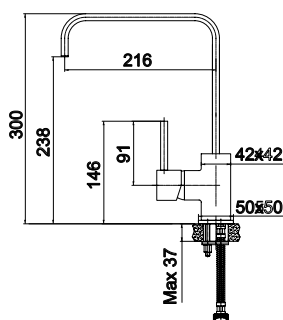

LH-165

Monocomando de cozinha bica rebatível Magis cromado

Magis sink mixer with folding spout chrome

Monomando de cocina de canõ abatible Magis cromo

110,00 €