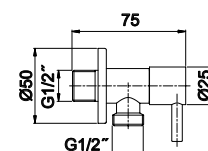

KITS SHUT-OFF E ACESSÓRIOS

SHUT-OFF SETS AND ACCESSORIES | KITS SHUT-OFF Y ACCESORIOS

LH-SH001

Chuveiro de sanita/bidé em latão

Brass Toilet / Bidet Shower

Ducha de sanitario/bidé en latón

15,00 €

LH-SH001-PR

Chuveiro de sanita/bidé em latão preto

Black brass Toilet / Bidet Shower

Ducha de sanitario/bidé en latón negro

19,50 €

LH-SH002

Chuveiro de sanita/bidé em latão

Brass toilet/bidet shower

Ducha de sanitario/bidé en latón

18,00 €

LH-SH002-PR

Chuveiro de sanita/bidé em latão preto

Black brass Toilet / Bidet Shower

Ducha de sanitario/bidé en latón negro

22,00 €

LH-765011

Kit shut-off sanita/bidé com chuveiro em latão

Shut-off toilet/bidet set equipped with brass hand shower

Kit shut-off sanitario/bidé con teleducha en latón

45,00 €

LH-765011-PR

Kit shut-off sanita/bidé com chuveiro em latão preto

Shut-off toilet/bidet set equipped with black brass hand shower

Kit shut-off sanitario/bidé con teleducha en latón negro

55,00 €