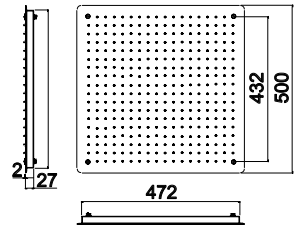

CHUVEIROS

SHOWERS | ROCIADORES

LH-CH002-30-E

Chuveiro em Al304
SS304 shower head
Rociador fija en Al304
215,00 €

EMBUTIR | BUILT-IN | EMPOTRADO

LH-CH002-40-E

Chuveiro em Al304
SS304 shower head
Rociador fija en Al304
270,00 €

EMBUTIR | BUILT-IN | EMPOTRADO

LH-CH002-50-E

Chuveiro em Al304
SS304 shower head
Rociador fija en Al304
350,00 €

EMBUTIR | BUILT-IN | EMPOTRADO

LH-CH002-40-3E

Chuveiro em Al304, com 3 funções
SS304 shower head 3 Functions
Rociador fija en Al304, 3 funciones
440,00 €

EMBUTIR | BUILT-IN | EMPOTRADO

LH-CH002-50-3E

Chuveiro em Al304, com 3 funções
SS304 shower head 3 Functions
Rociador fija en Al304, 3 funciones
680,00 €

EMBUTIR | BUILT-IN | EMPOTRADO

LH-CH002-6090-E4

Chuveiro em Al304, com 4 funções
SS304 shower head 4 Functions
Rociador fija en Al304, 4 funciones
1 200,00 €

EMBUTIR | BUILT-IN | EMPOTRADO