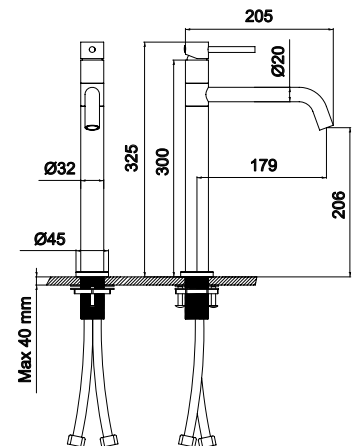

LH-2214-PR

Monocomando de cozinha Nexo preto mate

Sink mixer Nexo matte black

Monomando de cocina Nexo negro mate

115,00 €