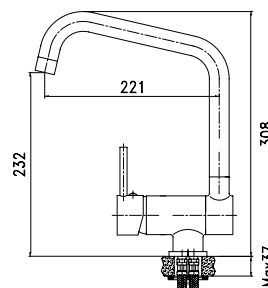

LH-277

Monocomando de cozinha extensível Luxor Minus cromado

Luxor Minus pull out sink mixer chrome

Monomando de cocina Luxor Minus con teleducha extraíble cromo

245,00 €