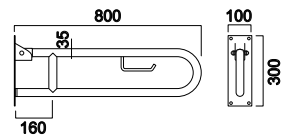

Barra abatible Ø35x800mm

96,00 €

LH-BA003-60

Barra articulada com porta rolo Ø35x600mm
Articulated bar with roller holder Ø35x600mm
Barra abatible con portarrollos Ø35x600mm
89,00 €

LH-BA003-80

Barra articulada com porta rolo Ø35x800mm
Articulated bar with roller holder Ø35x800mm
Barra abatible con portarrollos Ø35x800mm
99,00 €