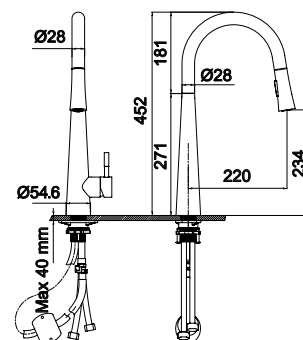

Monocomando de cozinha extensível Flow cromado

Pull out sink mixer Flow chrome

Monomando de cocina con teleducha extraíble Flow cromo

150,00 €

LH-163

Monocomando de cozinha Quadra cromado

Quadra sink mixer chrome

Monomando de cocina Quadra cromo

116,00 €