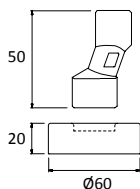

LH-KIT1

Kit de excêntrico cilíndrico 1/2 x 3/4 x 50mm
Cylindrical wall set connector 1/2 x 3/4 x 50mm
Kit racor cilíndrico 1/2 x 3/4 x 50mm
3,55 €

LH-KIT2

Kit de excêntrico oval 1/2 x 3/4 x 50mm
Oval wall set connector 1/2 x 3/4 x 50mm
Kit racor oval 1/2 x 3/4 x 50mm
2,50 €