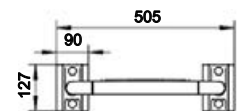

LH-BA005-1

Banco de duche rebatível branco (interior em Inox)
White wall folding seat (stainless steel interior)
Asiento abatible para ducha blanco (interior de acero inoxidable)
110,00 €