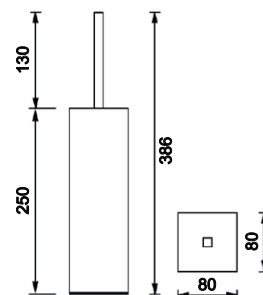

LH-PP002

Porta piaçaba MARI / LUNA

Toilet brush set MARI / LUNA

Escobillero MARI / LUNA

86,00 €

LH-PP003

Porta piaçaba

Toilet brush set

Escobillero

23,00 €

LH-PP003-PR

Porta piaçaba

Toilet brush set

Escobillero

25,00 €