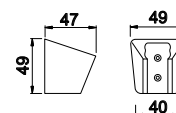

LH-CHM015-C

Chuveiro + Suporte para sanita/bidé em ABS cromado
ABS shut-off toilet/bidet + chrome bracket
Ducha para sanitario/bidé + Soporte en ABS cromo
9,00 €