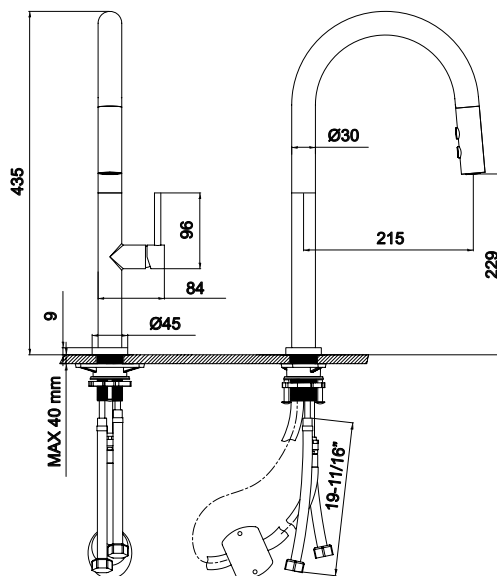

MONOCOMANDOS DE COZINHA

KITCHEN TAPS | MONOMANDOS DE COCINA