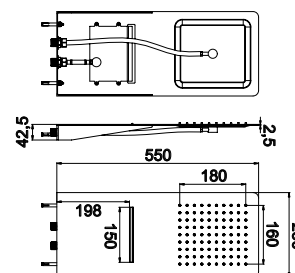

LH-CH025-Q1-2

Chuveiro de parede em Al304 com cascata
Wall-mounted SS304 shower head with waterfall system
Rociador de pared en Al304 con cascata
290,00 €