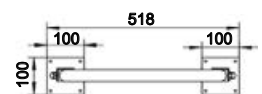

LH-BA005-2

Banco de duche rebatível em inox
Stainless steel wall folding seat
Asiento abatible para ducha en acero inoxidable
145,00 €