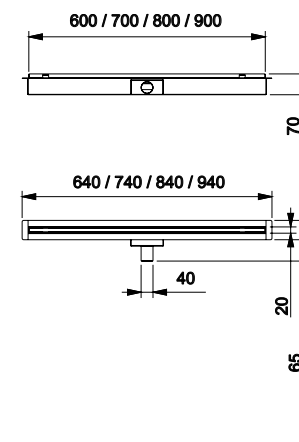

800x30x25mm

92,00 €

LH-LSF-SLIM-90

900x30x25mm

101,00 €

LH-LPF-G003-60

Calha horizontal 180° - 600x70x25mm com grelha G003 - Perfurada

180° Horizontal shower rail - 600x70x25mm with G003 grid - Perforated