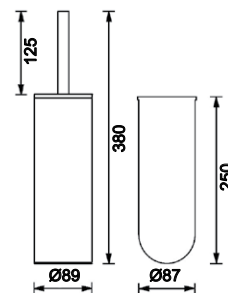

LH-PP001

Porta piaçaba MARI / LUNA

Toilet brush set MARI / LUNA

Escobillero MARI / LUNA

59,00 €

LH-PP002

Porta piaçaba MARI / LUNA

Toilet brush set MARI / LUNA

Escobillero MARI / LUNA

86,00 €