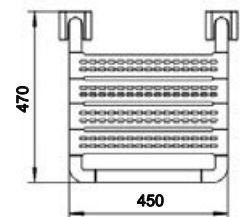

LH-BA005-1

Banco de duche rebatível branco (interior em Inox)
White wall folding seat (stainless steel interior)
Asiento abatible para ducha blanco (interior de acero inoxidable)
110,00 €