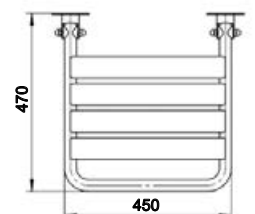

LH-BA005-2

Banco de duche rebatível em inox
Stainless steel wall folding seat
Asiento abatible para ducha en acero inoxidable
145,00 €