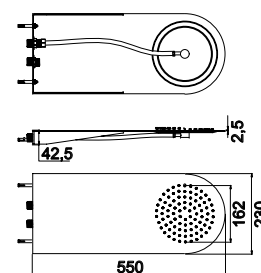

LH-CH025-R1

Chuveiro de parede em Al304
Wall-mounted SS304 shower head
Rociador de pared en Al304
230,00 €