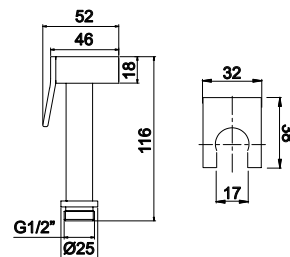

LH-765012

Kit shut-off sanita/bidé com chuveiro em latão
Shut-off toilet/bidet set equipped with brass hand shower
Kit shut-off sanitario/bidé con teleducha en latón
56,00 €

KIT CHUVEIRO SHUT OFF | SHUT OFF SHOWER KIT | KIT DUCHA SHUT OFF

LH-PERLA-B

Kit shut-off sanita/bidé em ABS branco
White ABS shut-off toilet/bidet set
Kit shut-off sanitario/bidé en ABS blanco
13,50 €